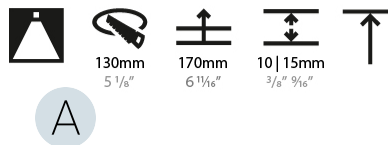

PHYSICAL

Shape: Round
Diameter (mm): 139
Diameter (in): 5 1/2
Height (mm): 151
Height (in): 5 15/16
Ceiling Thickness (mm): 10 / 12.5 / 15
Ceiling Thickness (in): 3/8 or 1/2 or 9/16
Min. Recessing Depth (mm): 170
Min. Recessing Depth (in): 6 11/16
Light Distribution: Downlight
Weight (kg): 0.921
Weight (lbs): 2.03
Fixture Finish: SSR / BKV / CWI / CRY / HAB / UFT / ITA / RUA / FTG / MYG / LOD / PUS / FRO / FUP / KIA / POP / BLS / SPG / MEY / GOH / GUM / CHC / COM / ABZ / JAG / OBR / MOS / ROR
Fixture Material: Aluminum Die Cast
Cut-out Measurements: 130mm / 5 1/8"

ELECTRICAL

Lamp Type: LED (Zhaga Standard)
Input Wattage (W): 13.2 / 16.5
Total Output Wattage (W): 12 / 14
Dimming: Tri-Mode (Non-Dimming and Phase Dimming (120Vac only) and 0-10V Dimming)
Driver Included: No
Driver Location: Recessed Housing
Driver Type: Constant Current - Universal
Driver Class: Class 2
Housing: See components
Input Voltage (V): 120 - 277
Constant Current (MA): 350

LED

Number of LEDs: 1
Color Temperature (°K): 2700 / 3000 / 3500 / 4000
Max. Delivered Lumen (lm): 870 / 970 / 1039 / 1060
Nominal Lumen (lm): 960 / 1070 / 1156 / 1180
CRI: >90 CRI
Efficiency (%): 0.905
Lamp Life (hrs): 50000

OPTICAL

Reflector: 10

RATINGS AND CERTIFICATIONS

Certified By: Certified for North American Standards
IP rating: IP20