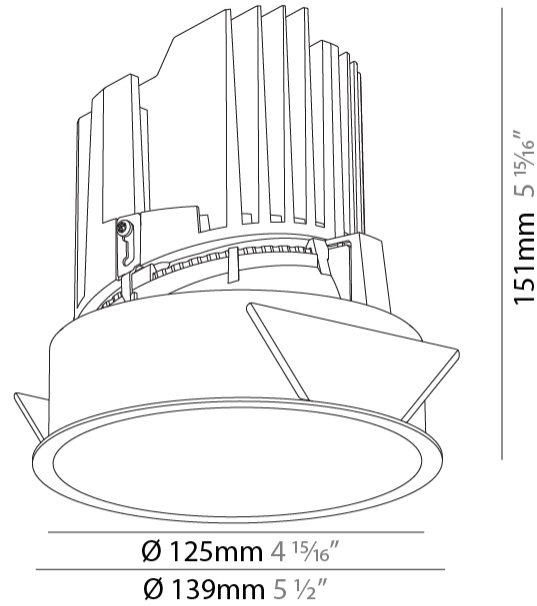

PHYSICAL

Shape: Round
Diameter (mm): 139
Diameter (in): 5 1/2
Height (mm): 151
Height (in): 5 15/16
Ceiling Thickness (mm): 10 / 12.5 / 15
Ceiling Thickness (in): 3/8 or 1/2 or 9/16
Min. Recessing Depth (mm): 170
Min. Recessing Depth (in): 6 11/16
Light Distribution: Downlight
Weight (kg): 0.921
Weight (lbs): 2.03
Fixture Finish: SSR / BKV / CWI / CRY / HAB / UFT / ITA / RUA / FTG / MYG / LOD / PUS / FRO / FUP / KIA / POP / BLS / SPG / MEY / GOH / GUM / CHC / COM / ABZ / JAG / OBR / MOS / ROR
Fixture Material: Aluminum Die Cast
Cut-out Measurements: 130mm / 5 1/8"

ELECTRICAL

Lamp Type: LED (Zhaga Standard)
Input Wattage (W): 13.2 / 16.5
Total Output Wattage (W): 12 / 14
Dimming: Tri-Mode (Non-Dimming and Phase Dimming (120Vac only) and 0-10V Dimming)
Driver Included: No
Driver Location: Recessed Housing
Driver Type: Constant Current - Universal
Driver Class: Class 2
Housing: See components
Input Voltage (V): 120 - 277
Constant Current (MA): 350

LED

Number of LEDs: 1
Color Temperature (°K): 2700 / 3000 / 3500 / 4000
Max. Delivered Lumen (lm): 870 / 970 / 1039 / 1060
Nominal Lumen (lm): 960 / 1070 / 1156 / 1180
CRI: >90 CRI
Efficiency (%): 0.905
Lamp Life (hrs): 50000

OPTICAL

Reflector: 10

RATINGS AND CERTIFICATIONS

Certified By: Certified for North American Standards
IP rating: IP20