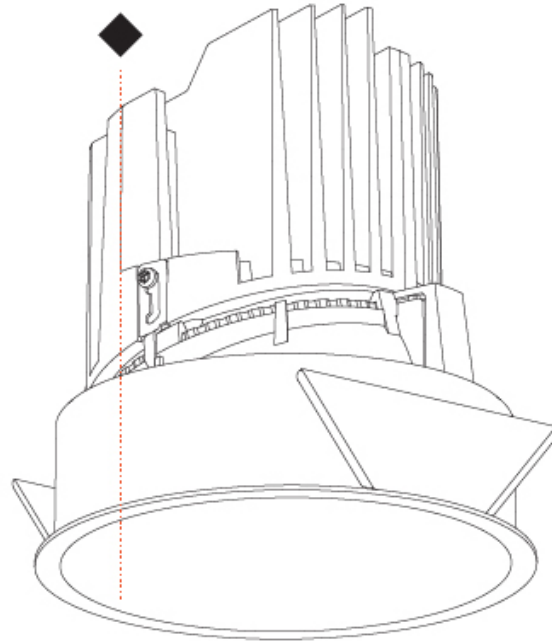

BIONIQ ROUND DEEP RECESSED

A35278-

PROJECT

TYPE

SPECIFIER

QUANTITY

DATE

A